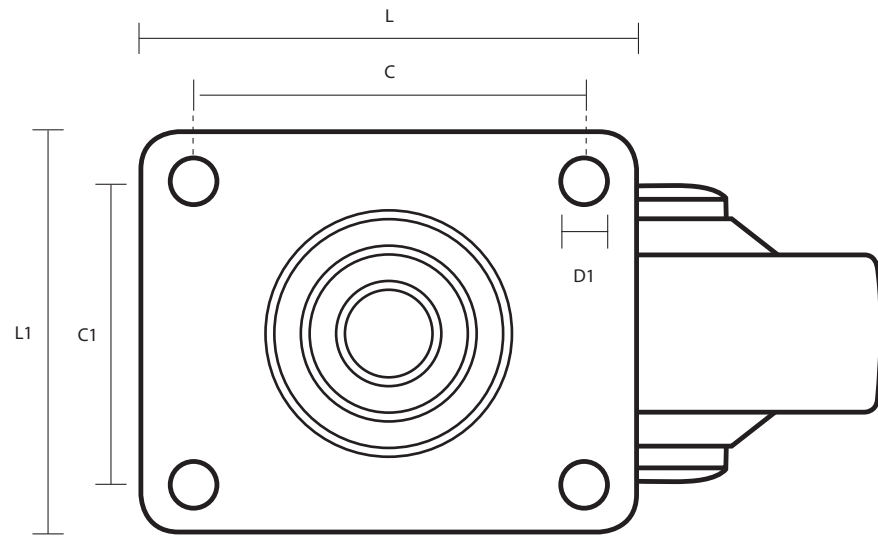

GS1004 (100mm Swivel Synthetic Castor Grey Rubber Wheel)

Castor Dimensions - Key

D	Wheel Diameter	100mm
L	Plate Dimension Length (mm)	95mm
L1	Plate Dimension Width (mm)	70mm
C	Plate Hole Centres length (mm)	76/70mm
C1	Plate Hole Centres width (mm)	50/44.5mm
D1	Plate Hole Diameter (mm)	8mm
H	Total Castor Height (mm)	138mm
W	Tread Width (mm)	30mm
R	Swivel Radius (mm)	90mm