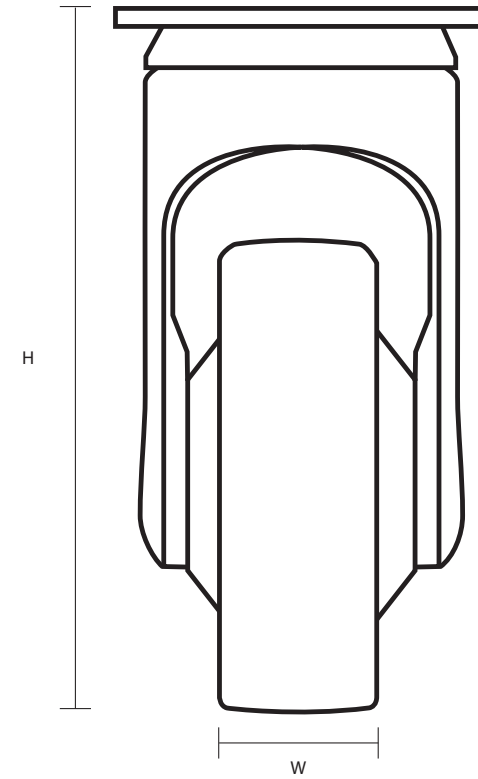

GS1004 (100mm Swivel Synthetic Castor Grey Rubber Wheel)

Castor Dimensions - Key

D	Wheel Diameter	100mm
L	Plate Dimension Length (mm)	95mm
L1	Plate Dimension Width (mm)	70mm
C	Plate Hole Centres length (mm)	76/70mm
C1	Plate Hole Centres width (mm)	50/44.5mm
D1	Plate Hole Diameter (mm)	8mm
H	Total Castor Height (mm)	138mm
W	Tread Width (mm)	30mm
R	Swivel Radius (mm)	90mm