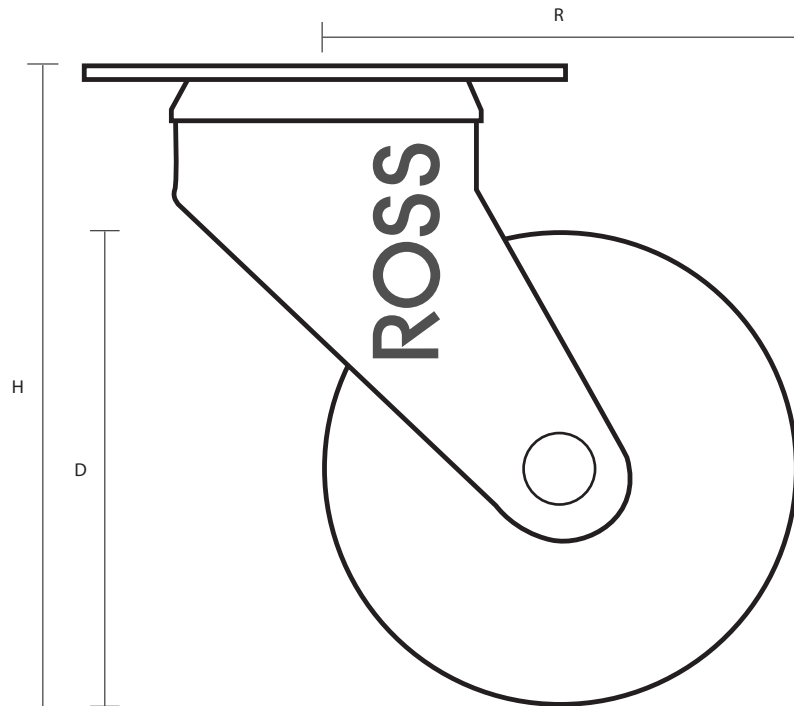

GS1004 (100mm Swivel Synthetic Castor Grey Rubber Wheel)

Castor Dimensions - Key

D	Wheel Diameter	100mm
L	Plate Dimension Length (mm)	95mm
L1	Plate Dimension Width (mm)	70mm
C	Plate Hole Centres length (mm)	76/70mm
C1	Plate Hole Centres width (mm)	50/44.5mm
D1	Plate Hole Diameter (mm)	8mm
H	Total Castor Height (mm)	138mm
W	Tread Width (mm)	30mm
R	Swivel Radius (mm)	90mm